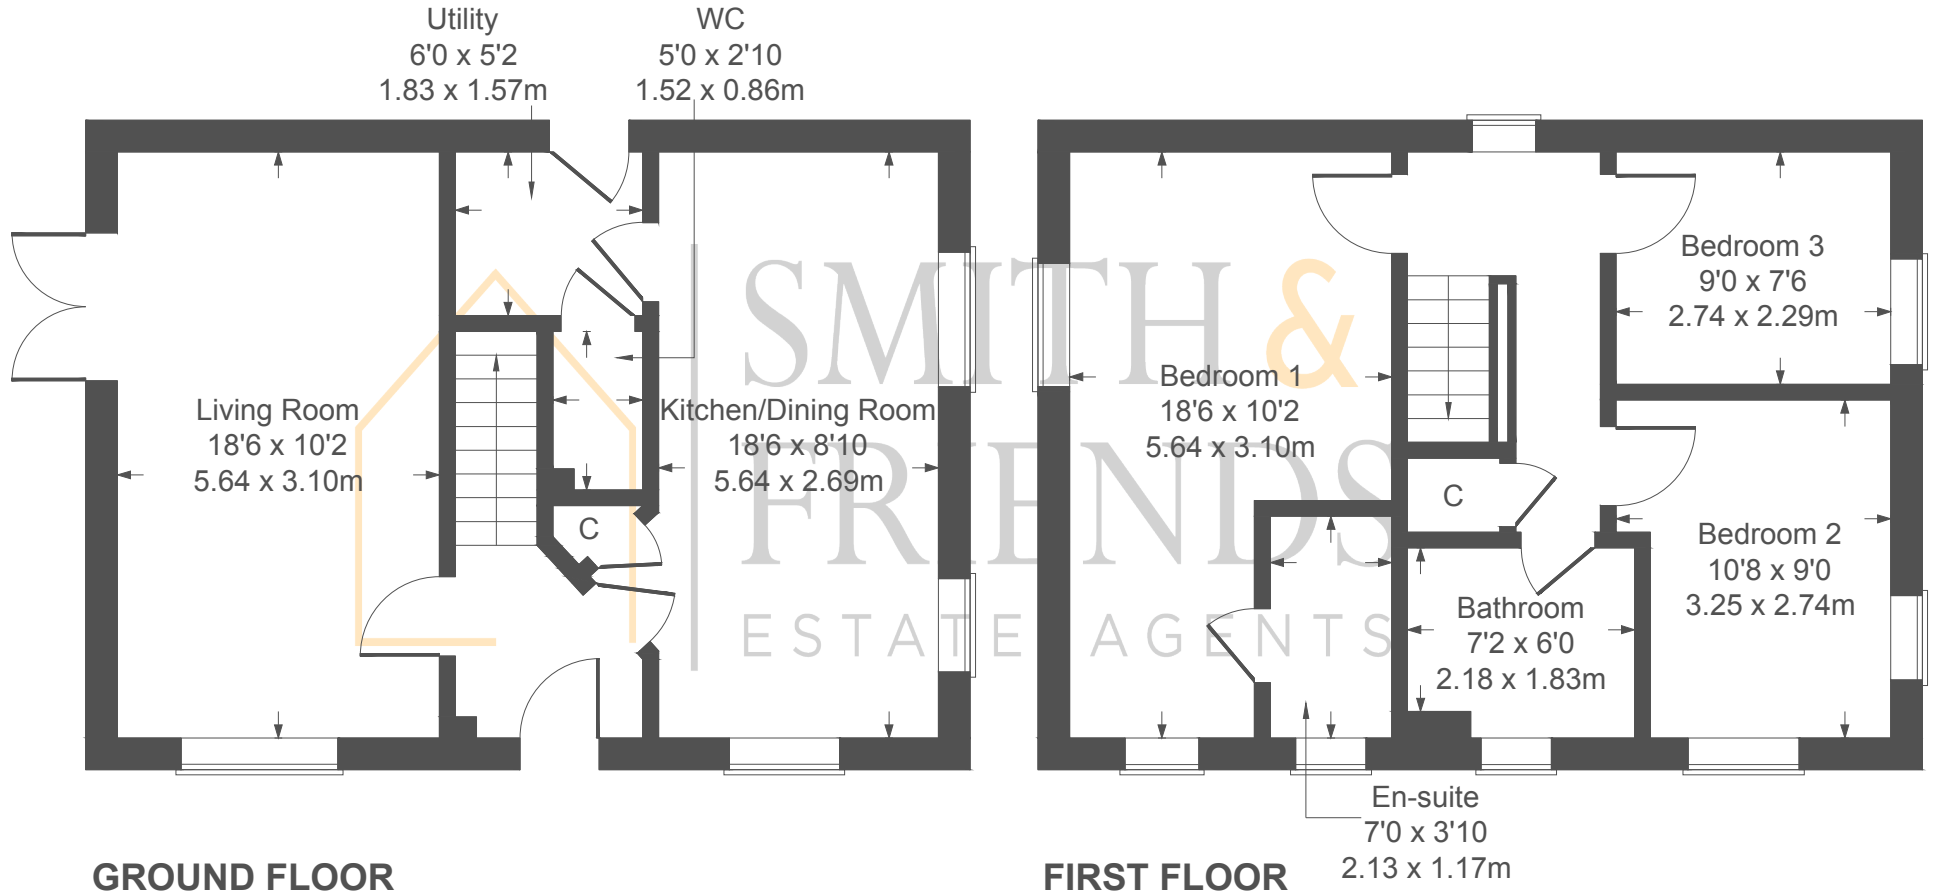

Ermin Close

Approximate Gross Internal Area
959 sq ft - 89 sq m

Not to Scale. Produced by The Plan Portal 2024
For Illustrative Purposes Only.