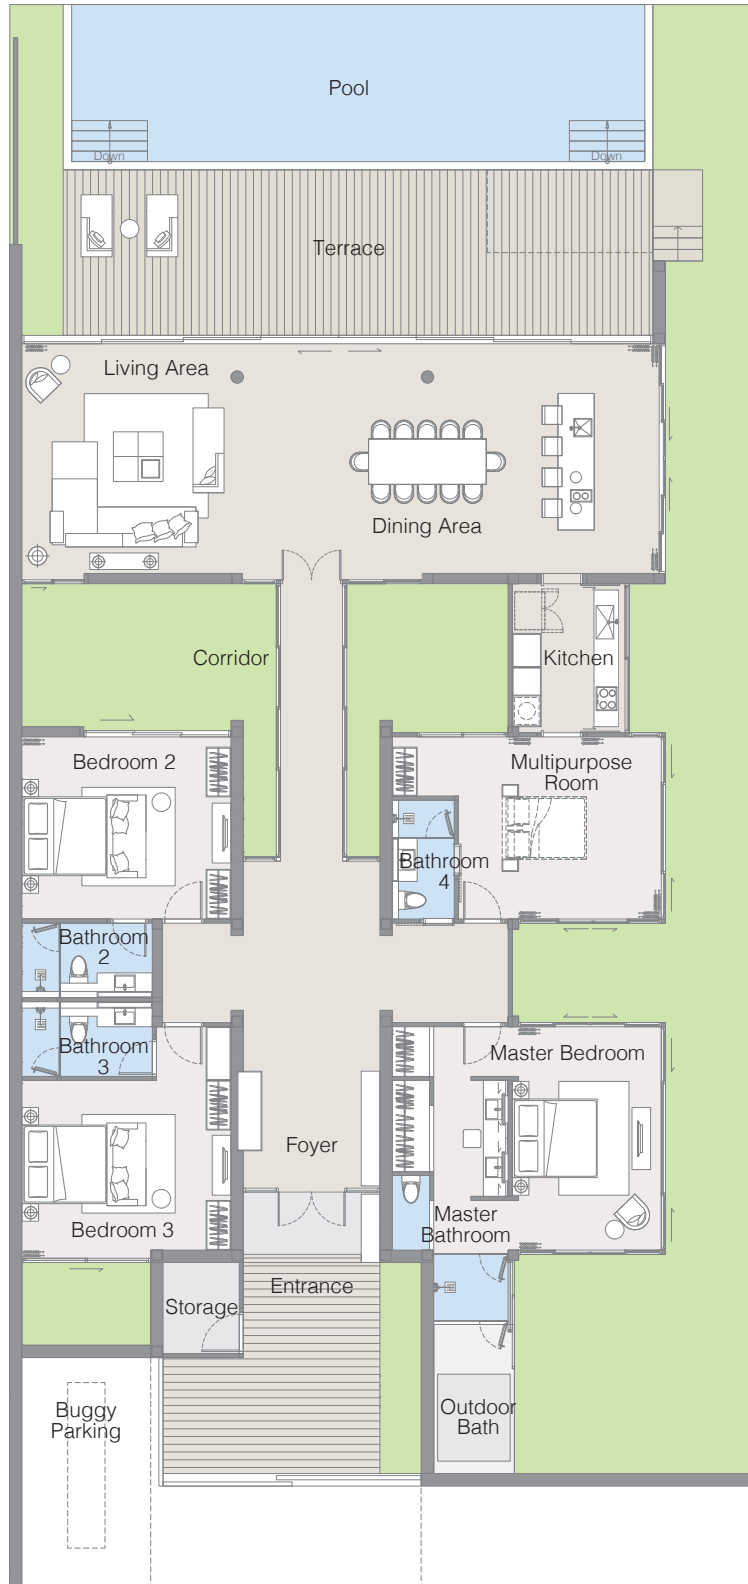

Internal area : 277 m²
External area : 158 m²
Total area : 435 m²

- 3-bedrooms
- 4-bathrooms
- Living area

- Multipurpose room
- Private pool
- Private terrace

A DEVELOPMENT BY

CRESTON HOLDING
CRESTON HOLDING LTD.