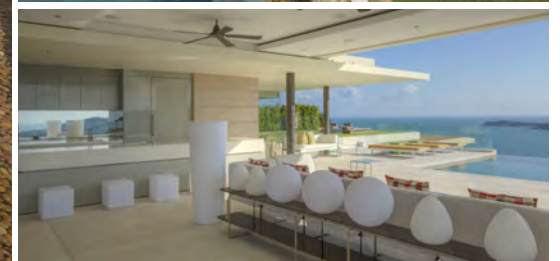

VILLA - 6 BEDROOM PLUS

Size: 1,776 sq.m plot size ■ 1,010 sq.m built area. **Ideal for:** Family, friends, party, corporate, weddings & wellness.

Villa Features: ■ 6 Bedrooms ■ 7 Bathrooms ■ 1 Lounge ■ Pool ■ Private Cinema ■ Jacuzzi ■ Office with a View

---