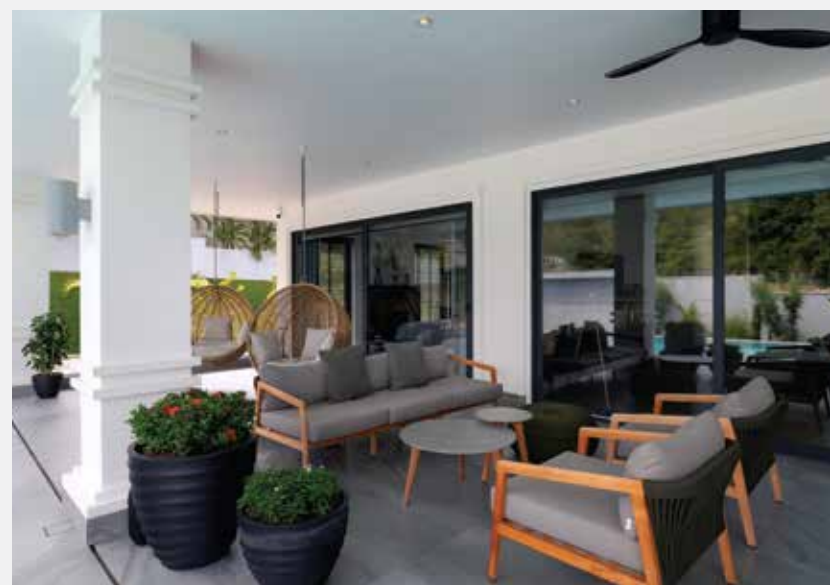

RELAX & REVIVE

CONTEMPORARY INTERIOR

This villa comes fully furnished and decorated in the highest possible quality. All materials are carefully selected to ensure a consistent modern yet warm ambiance. Large sliding doors from living and dining area as a separation from the extended covered terrace creates a perfect harmony between indoor and outdoor.

FIVE STAR COMFORT

Built around a central courtyard with a hallway around connecting each of the 5 bedrooms makes this villa a perfect family home. Each bedroom has its own en-suite bathroom and is designed to give you the ultimate luxurious feeling you would seek in a 5-star hotel.