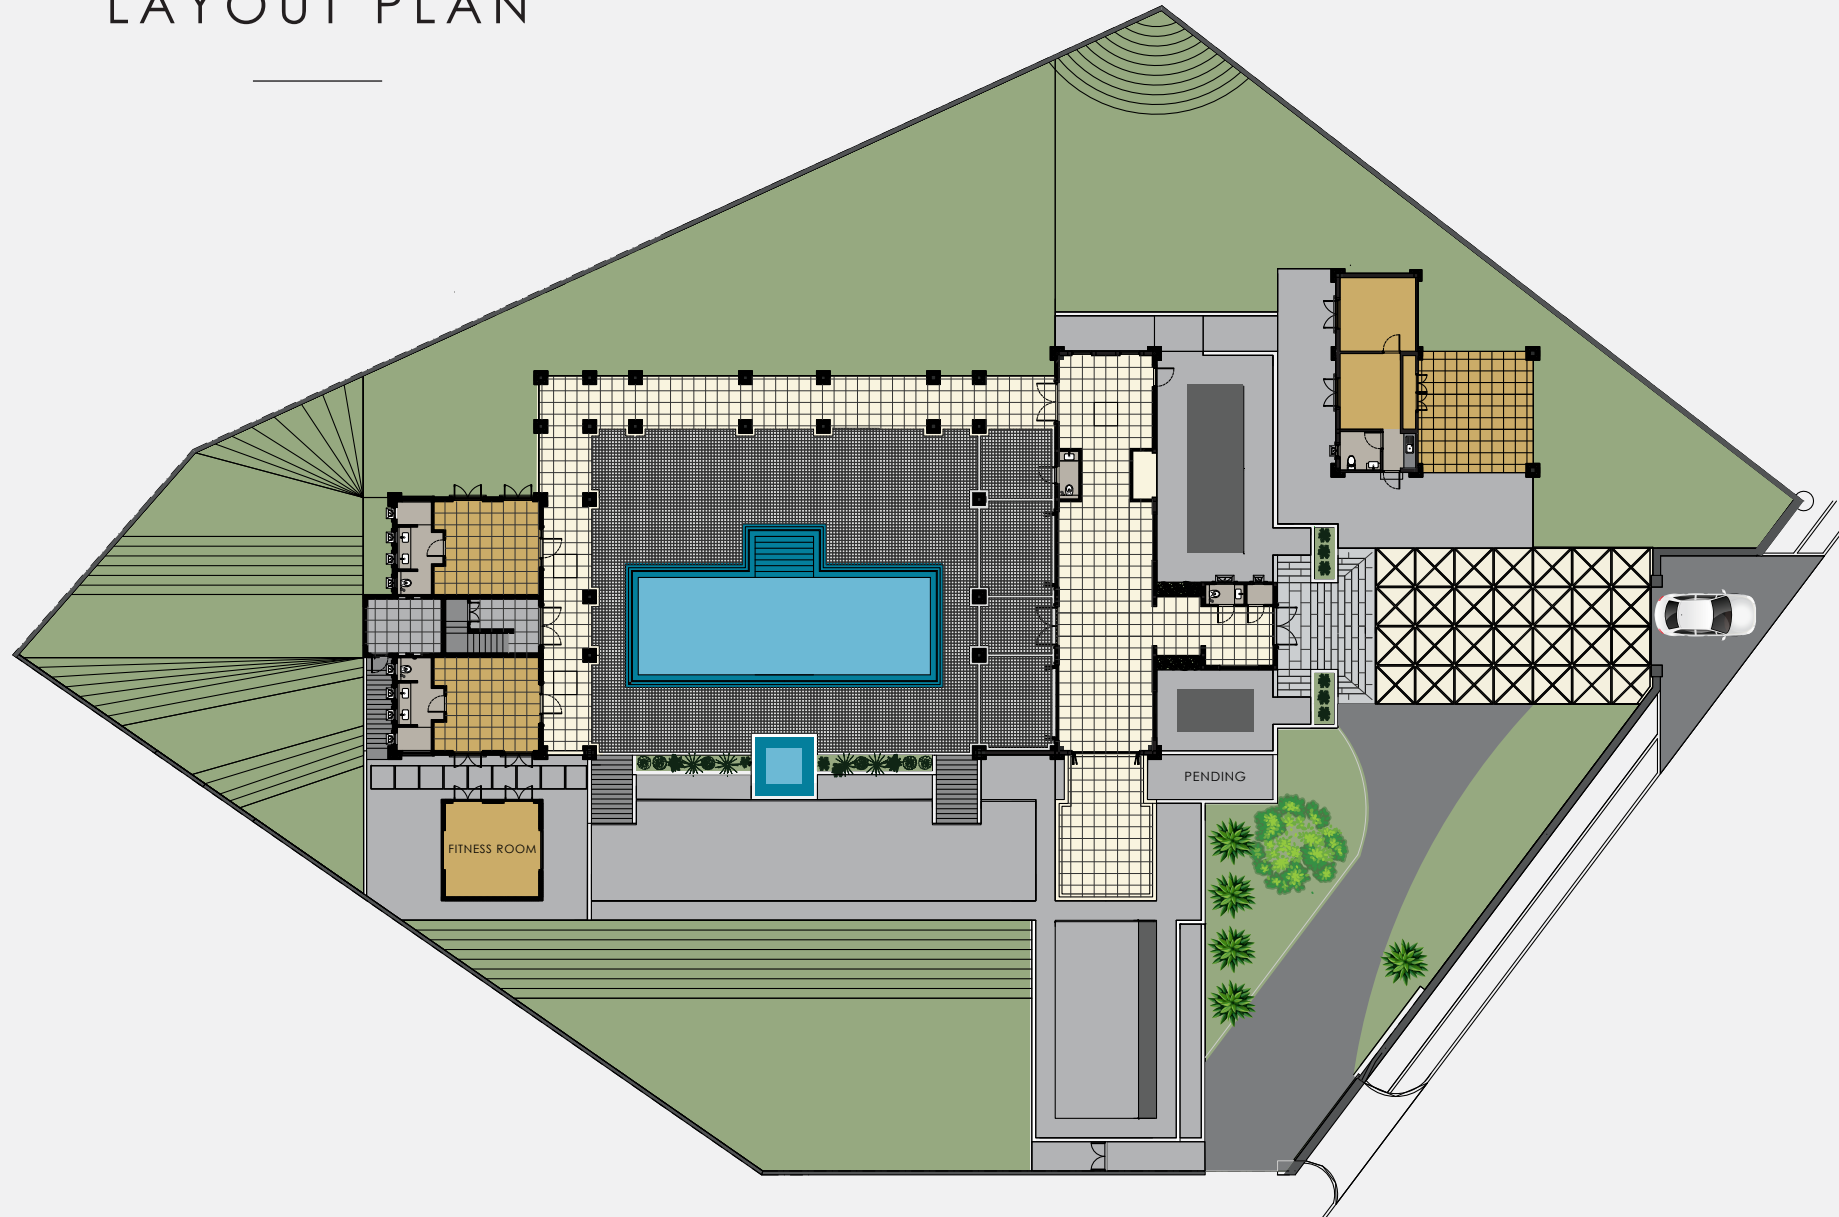

LAYOUT PLAN