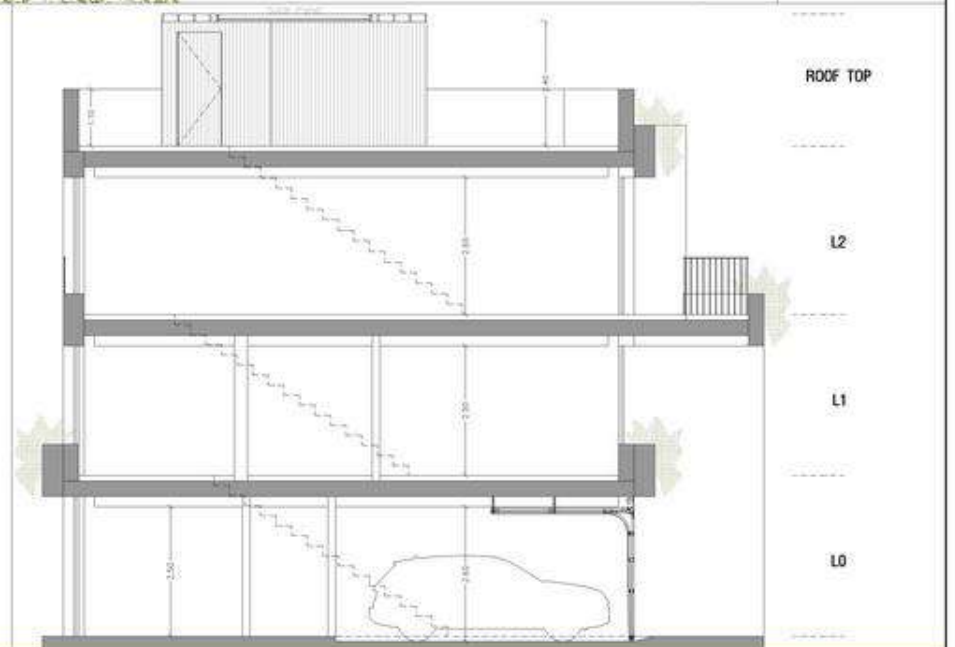

ARQUITECTO
MÁRIO SEQUEIRA, Arq.^a
ARQUITETA
JORGE VILELA, Arq.^a

THE FENNEL
NOTE: Preliminary drawing. All dimensions must be confirmed in a subsequent phase

NORTH GORGE
ECO SUSTAINABLE
RESIDENTIAL DEVELOPMENT

ARQUITECTURA
PLANS

NORTH
SCALE
1:100

FULL PLANNING - APRIL 2021
DRAWNUMBER
A0.3